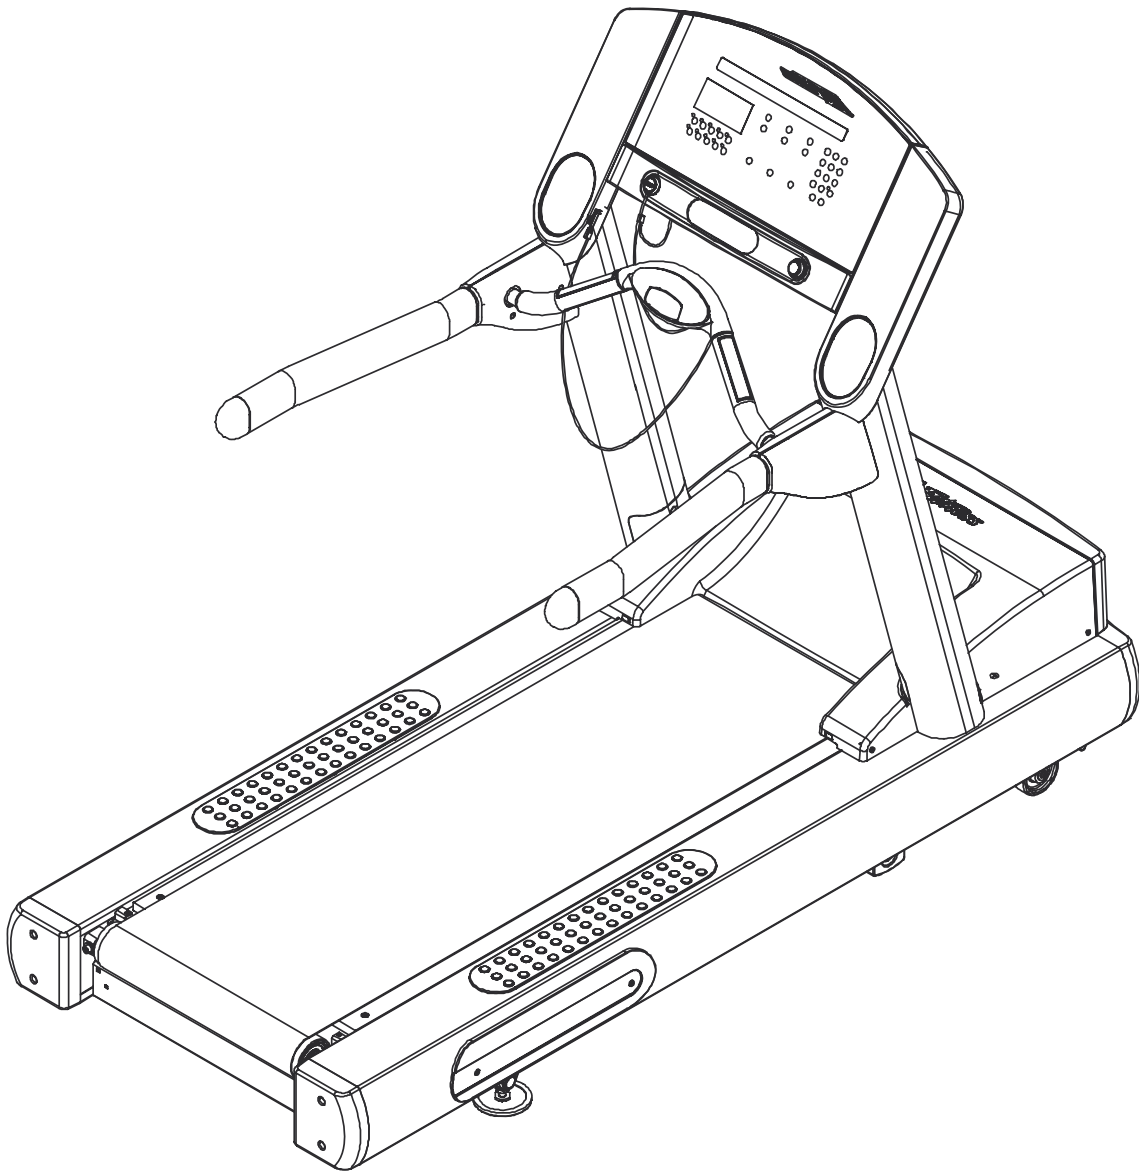

LifeFitness

Arctic Silver 97TEZ Treadmill

Customer Support Services
PARTS MANUAL rev. 09.05.11

ARCTIC SILVER 97TEZ
REFERENCES

97TEZ-0xxx-01
S/N TWZ10000 and up

OPERATION MANUAL	M051-00K58-A232
SERVICE MANUAL	M051-00K58-A159
ACCESS PLATE ASSEMBLY CONSISTS OF: 1) CONNECTOR PLATE 2) F TYPE CONNECTOR	AK58-00329-0000 0K58-01392-0000 0017-00021-2846
COAX CABLE	AK32-00020-0002
HARDWARE BAG	AK58-00226-0000
TOUCH UP PAINT: SPRAY CAN .5 OZ BOTTLE W/APPLICATOR .33 OZ PEN	 0017-00008-0204 0017-00008-0205 0017-00008-0206
PARTS DESCRIPTION for Entertainment	PART NUMBERS
LINE-CORD 125V; 10A; DOMESTIC B	0017-00003-0963
POWER-SUPPLY AC-TO-DC; 12V 6' CORD	0017-00003-0967
POWER-SUPPLY AC-TO-DC; 12V 10' CORD	0017-00003-0970
LINE-CORD 250V; 10A; EUROPEAN B	0017-00003-0964
LINE-CORD 250V; 10A; BRITISH B	0017-00003-0965
LINE-CORD 250V;10A; AUSTRALIAN B	0017-00003-0966
COAX CBL-ASS	AK32-00020-0002

	Page
REAR ENDCAPS AND CUP HOLDERS	4
SCUFF PAD, TINSEL, AND FRAME TAG BOARD	5
CONSOLE AND RELATED COMPONENTS.....	6
ENTERTAINMENT TV CONSOLE.....	7
ENTERTAINMENT MOUNTING BRACKET	9
UPRIGHTS, HANDRAILS, AND ERGO BAR	10
MOTOR COVER, FRONT COVER, AND ENDCAPS	11
BELT, DECK, AND REAR ROLLER.....	12
LIFT FRAME AND LIFT MOTOR.....	13
WAX/LIFT ASSEMBLY	14
MOTOR CONTROLLER ASSEMBLY.....	15
DRIVE MOTOR ASSEMBLY	16
IDLER ARM ASSEMBLY AND STATIC BRUSH.....	17
LEG LEVELER ASSEMBLY	18
FRONT ROLLER ASSEMBLY	19
ERGO BAR WITH LIFE PULSE.....	20
POWER COMPONENTS SCHEMATIC	21
WAX/LIFT POWER SUPPLY	22